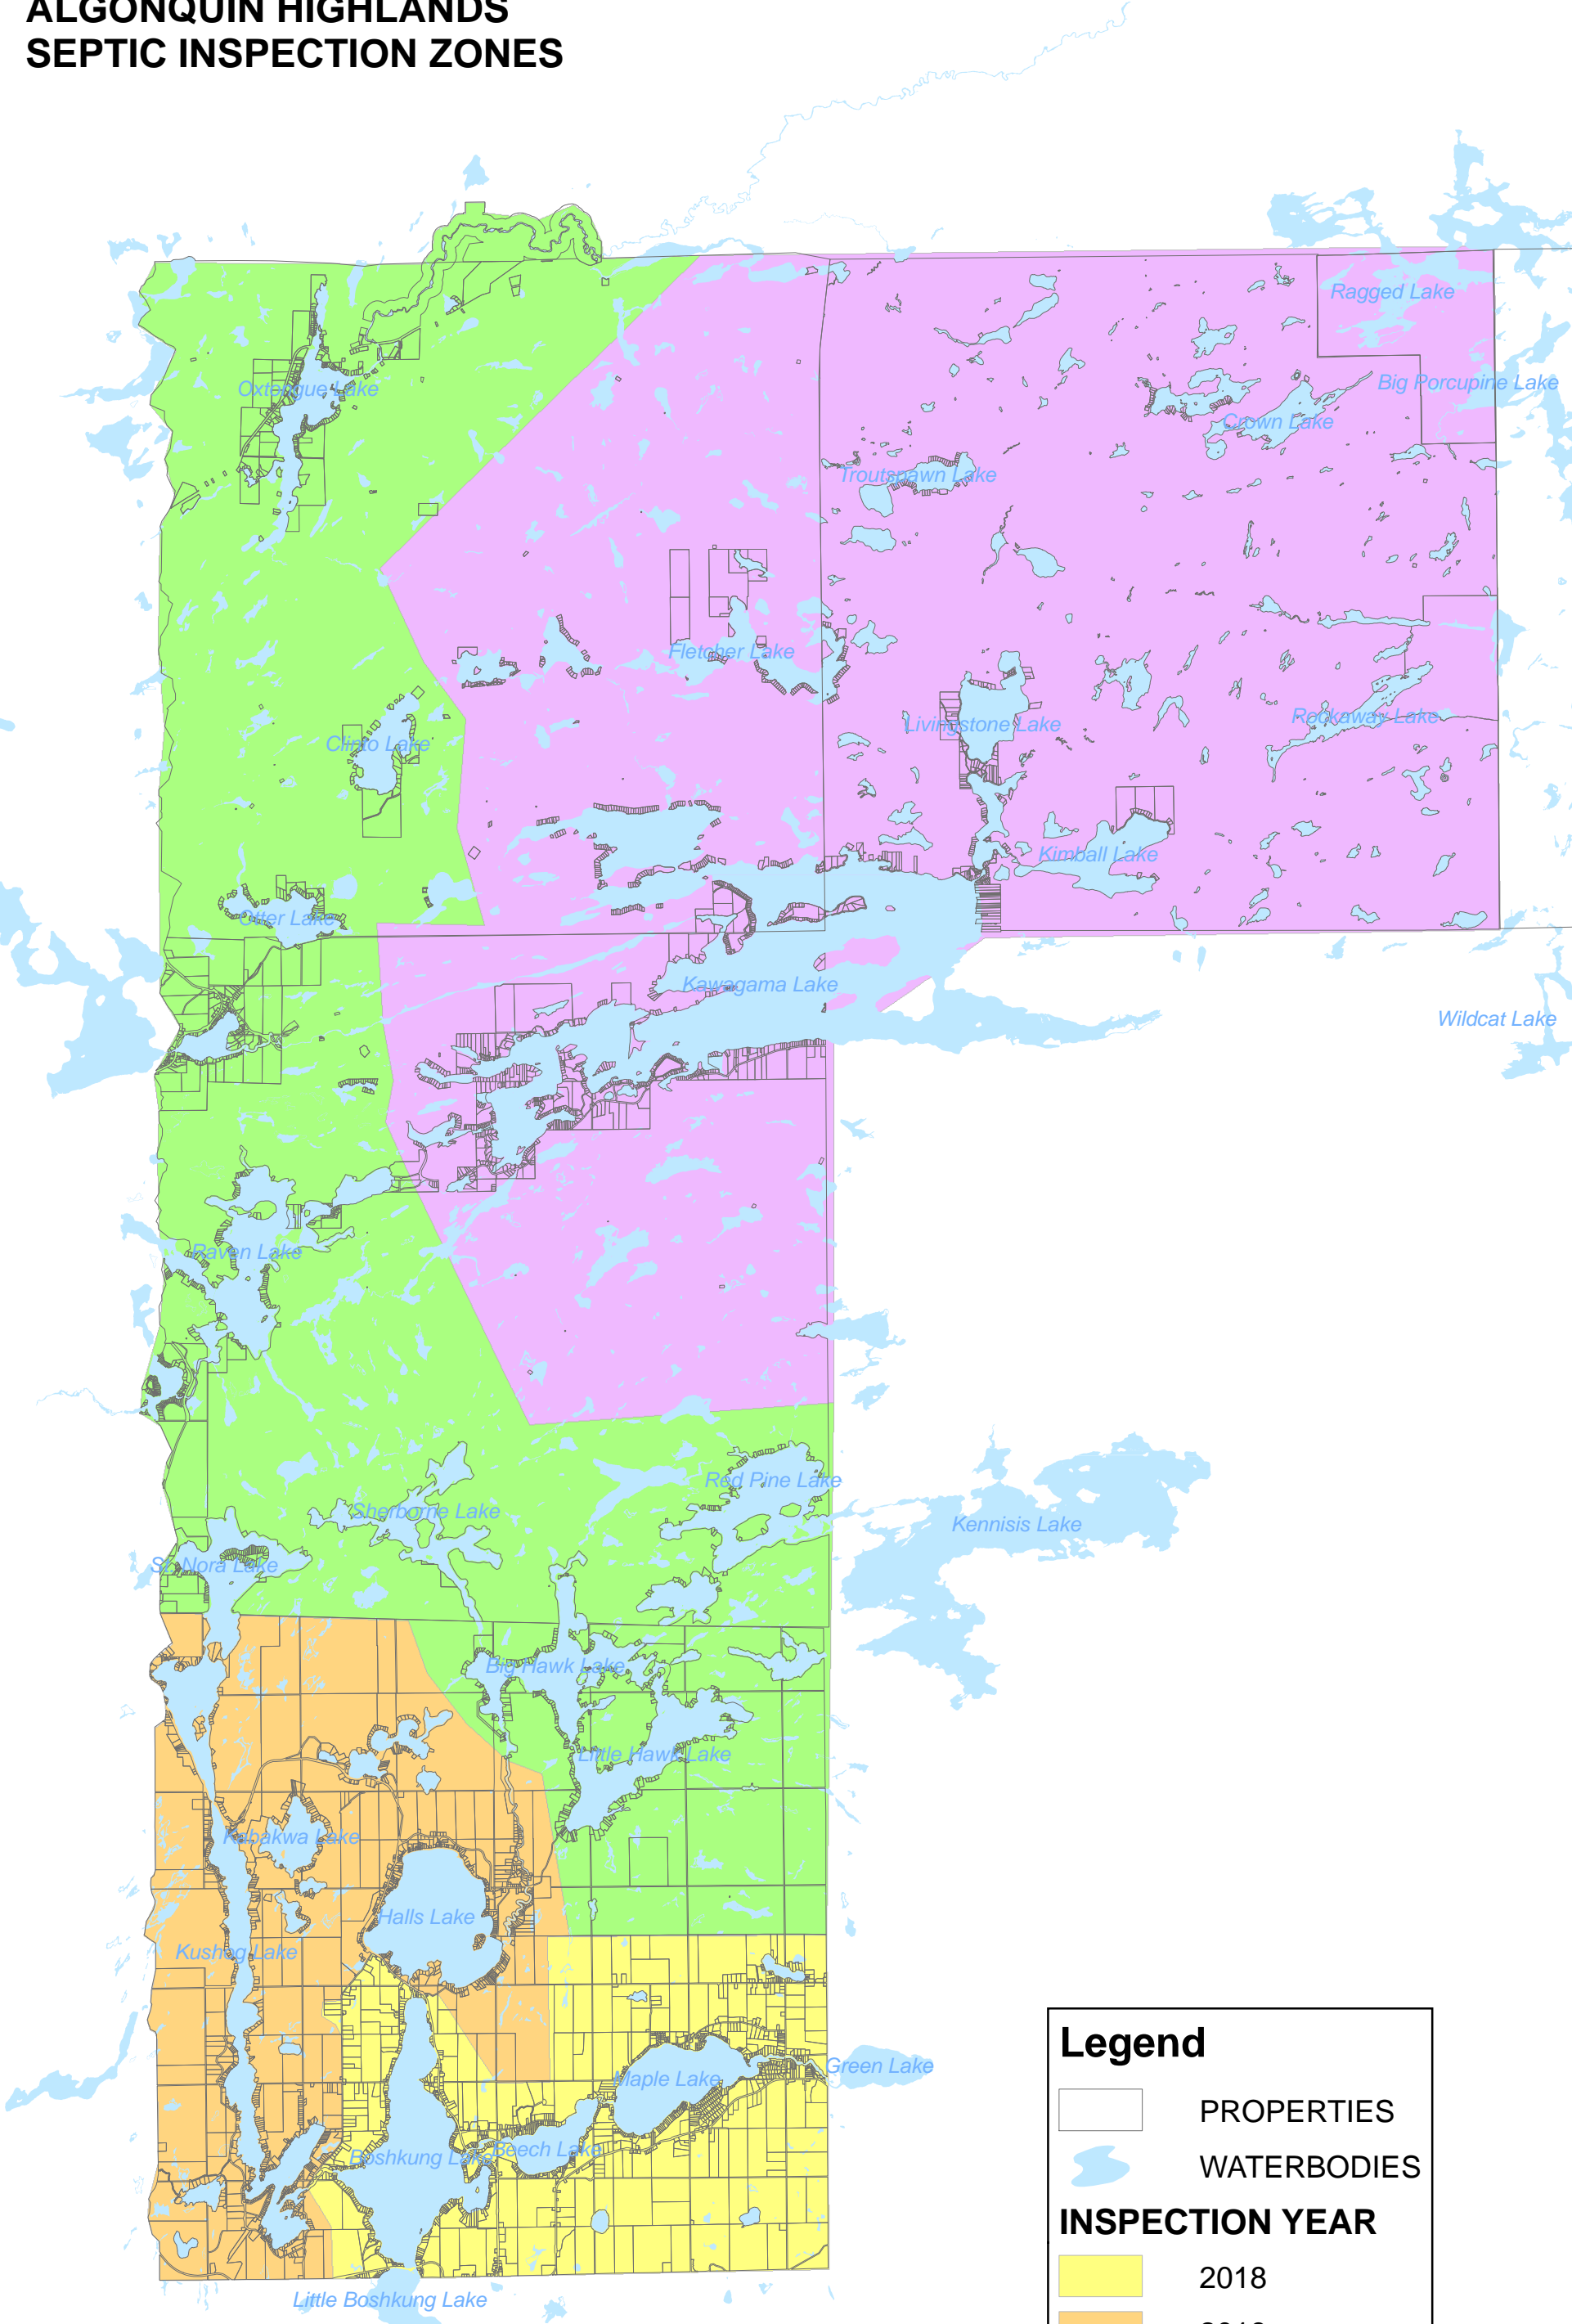

ALGONQUIN HIGHLANDS SEPTIC INSPECTION ZONES

Legend

-  PROPERTIES
-  WATERBODIES

INSPECTION YEAR

-  2018
-  2019
-  2020
-  2021

DRAFT